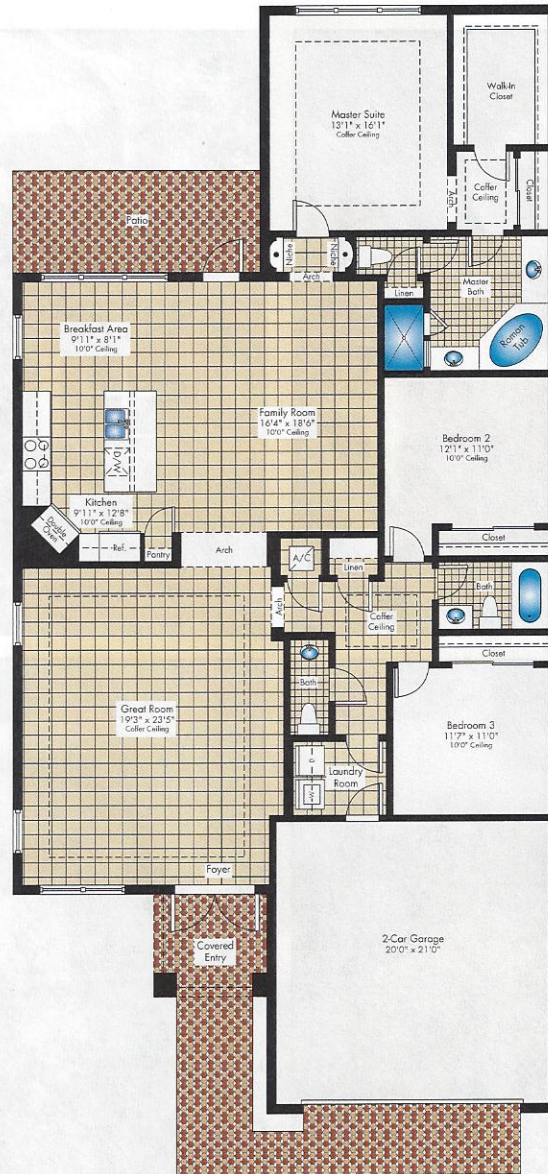

Bellaire

MiraLago – Executive Collection

3 Bedrooms | 2.5 Baths | Great Room | 2-Car Garage

2,151 Sq. Ft. A/C
459 Sq. Ft. Garage
63 Sq. Ft. Covered Entry

2,673 Sq. Ft. Total

PRELIMINARY