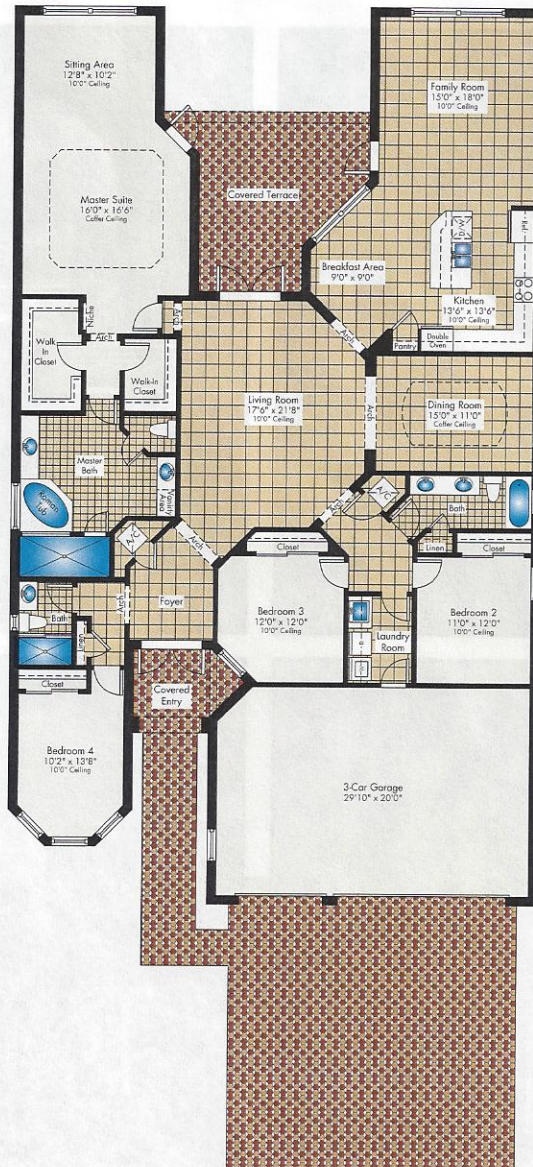

Cumberland

MiraLago – Estate Collection

4 Bedrooms | 3 Baths | Sitting Area | Family Room | 3-Car Garage

2,913 Sq. Ft. A/C

639 Sq. Ft. Garage

240 Sq. Ft. Covered Terrace

70 Sq. Ft. Covered Entry

3,862 Sq. Ft. Total