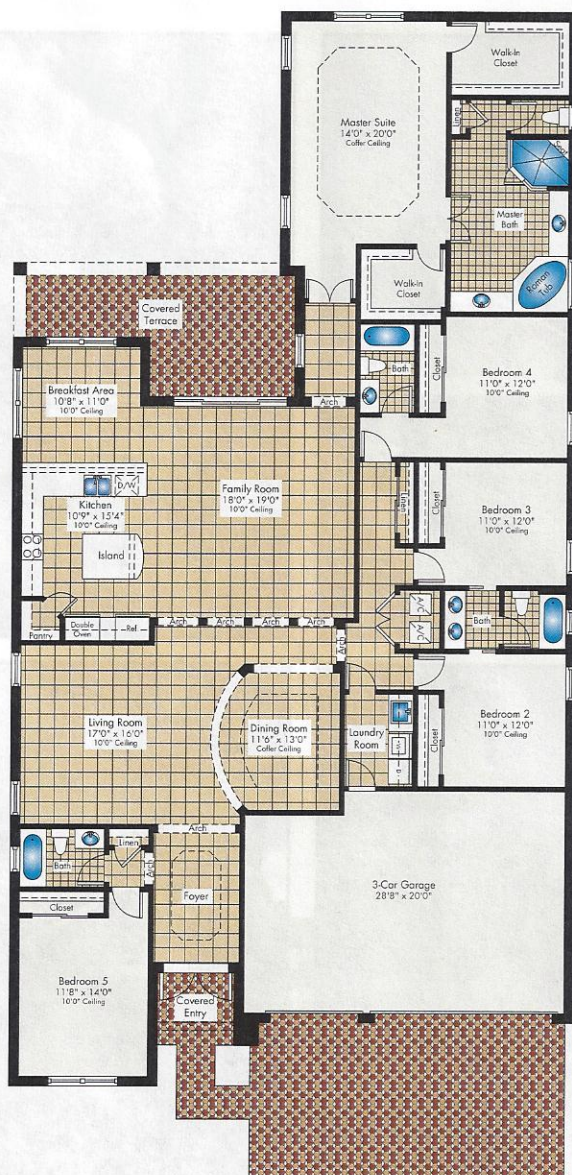

# Keystone

## MiraLago – Estate Collection

5 Bedrooms | 4 Baths | Family Room | 3-Car Garage

3,187 Sq. Ft. A/C

591 Sq. Ft. Garage

235 Sq. Ft. Covered Terrace

49 Sq. Ft. Covered Entry

4,062 Sq. Ft. Total

**PRELIMINARY**