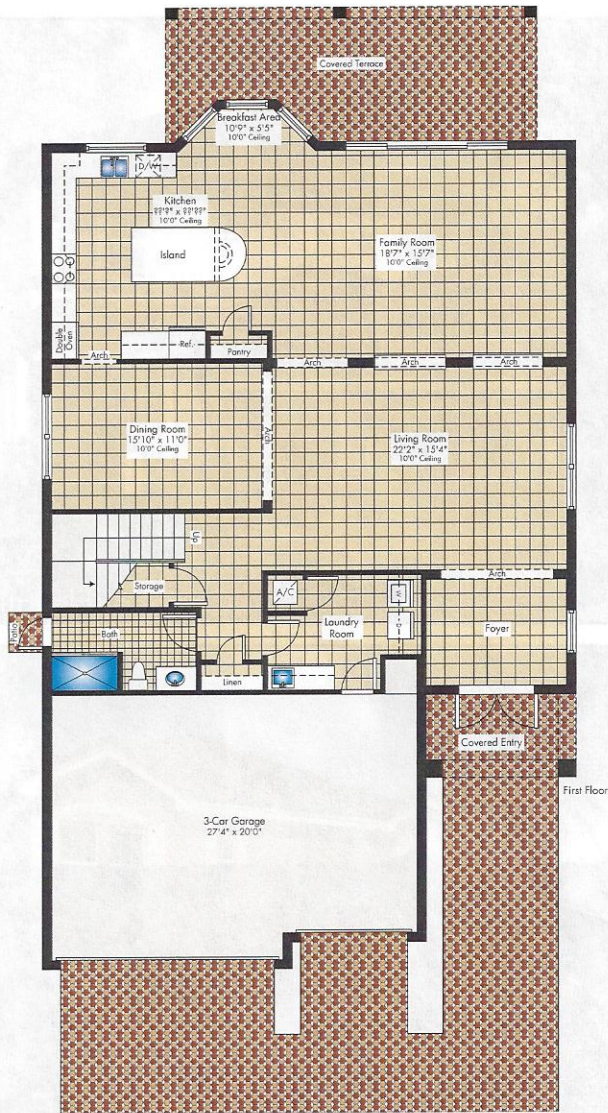

Tahoe

MiraLago – Executive Collection

2-Story | 4 Bedrooms | 4 Baths | Loft | Family Room | 3-Car Garage

3,530 Sq. Ft. A/C
 579 Sq. Ft. Garage
 249 Sq. Ft. Covered Terrace
 95 Sq. Ft. Covered Entry

 4,453 Sq. Ft. Total