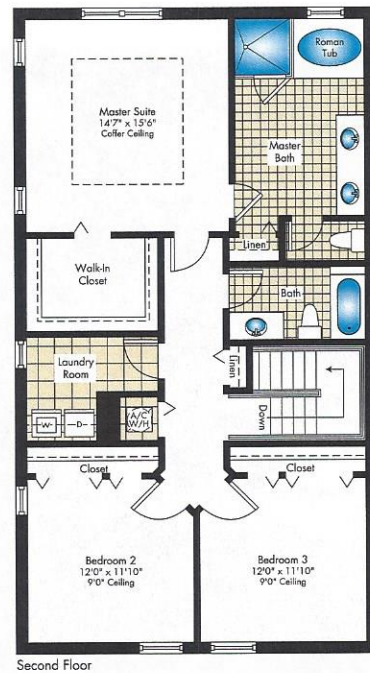

## Madera

2-Story | 3 Bedrooms | 2.5 Baths | Great Room | 2-Car Garage

2,050 Sq. Ft. A/C Area  
393 Sq. Ft. Garage  
32 Sq. Ft. Patio  

---

2,475 Sq. Ft. Total

Preliminary Artist's Concept