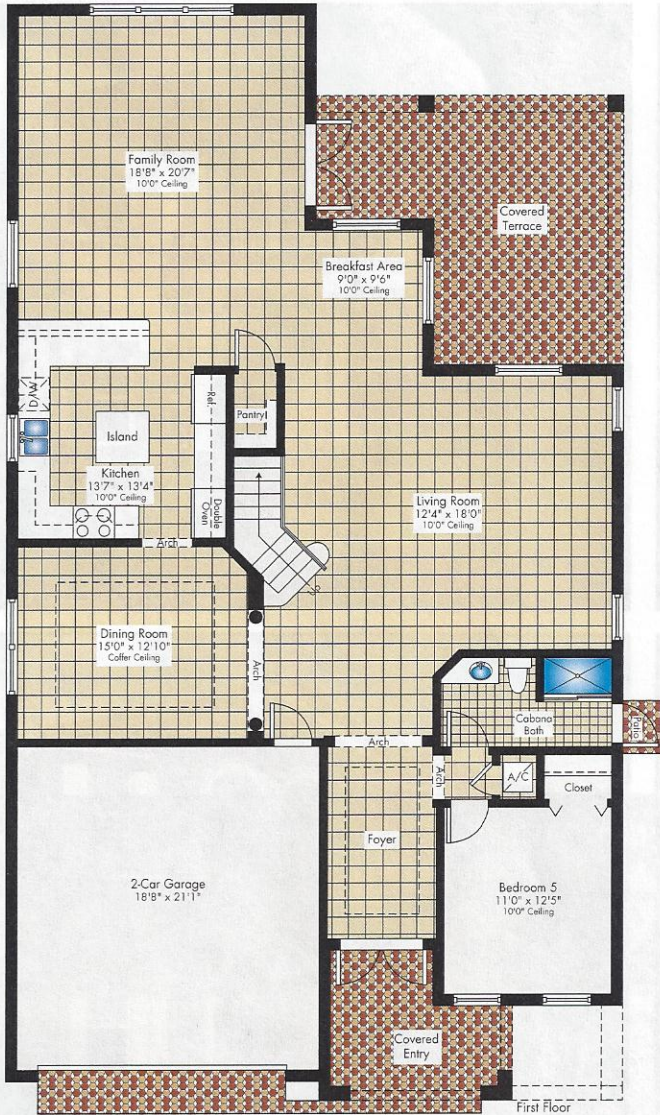

Waterton

MiraLago – Executive Collection

2-Story | 5 Bedrooms | 4 Baths | Sitting Area | Game Room | 2-Car Garage

4,036 Sq. Ft. A/C
 448 Sq. Ft. Garage
 277 Sq. Ft. Covered Terrace
 98 Sq. Ft. Covered Entry

 4,859 Sq. Ft. Total

PRELIMINARY