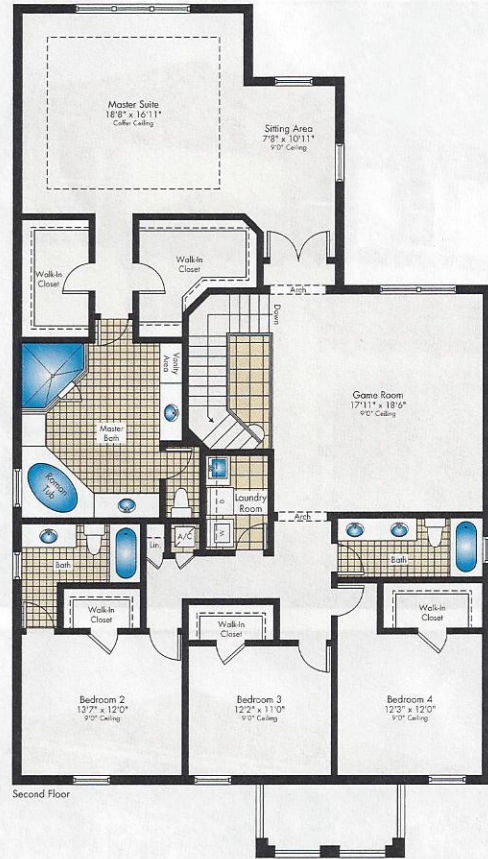

Waterton

MiraLago – Executive Collection

2-Story | 5 Bedrooms | 4 Baths | Sitting Area | Game Room | 2-Car Garage

4,036 Sq. Ft. A/C
 448 Sq. Ft. Garage
 277 Sq. Ft. Covered Terrace
 98 Sq. Ft. Covered Entry

 4,859 Sq. Ft. Total

PRELIMINARY