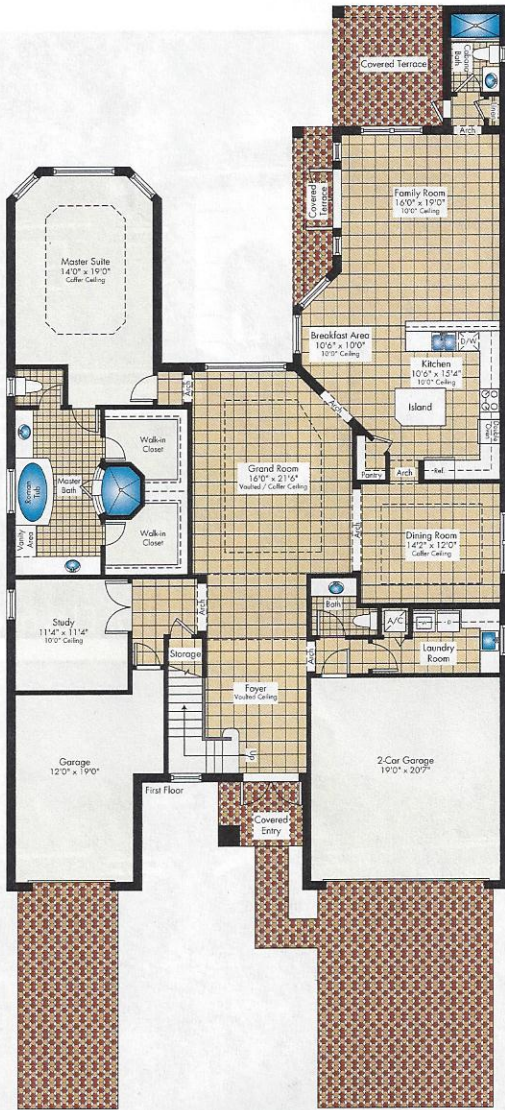

Wentworth MiraLago – Estate Collection

6 Bedrooms | Study | Game Room | 6.5 Baths | Family Room | 3-Car Garage

4,676 Sq. Ft. A/C

708 Sq. Ft. Garage

196 Sq. Ft. Covered Terrace

55 Sq. Ft. Covered Entry

5,635 Sq. Ft. Total