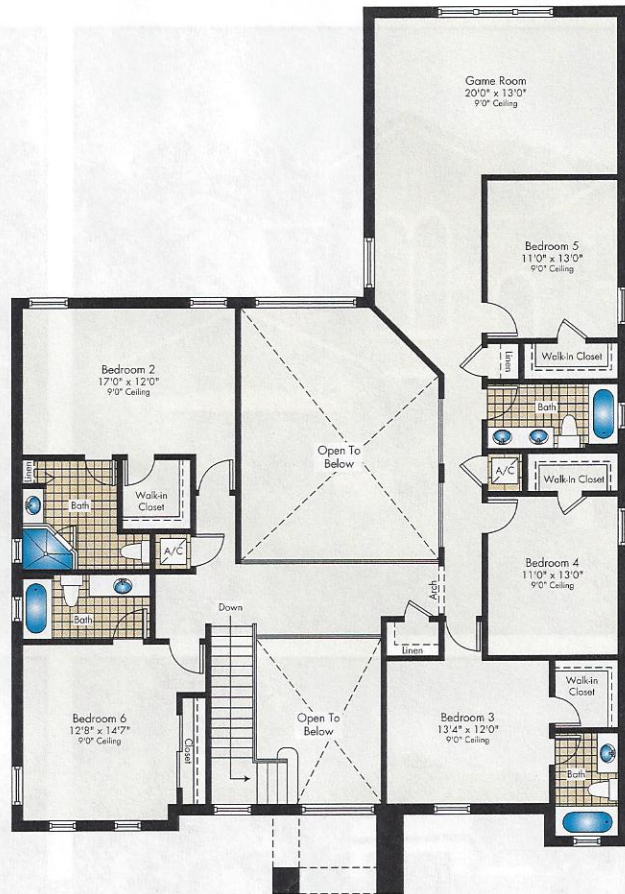

Wentworth MiraLago – Estate Collection

6 Bedrooms | Study | Game Room | 6.5 Baths | Family Room | 3-Car Garage

4,676 Sq. Ft. A/C

708 Sq. Ft. Garage

196 Sq. Ft. Covered Terrace

55 Sq. Ft. Covered Entry

5,635 Sq. Ft. Total