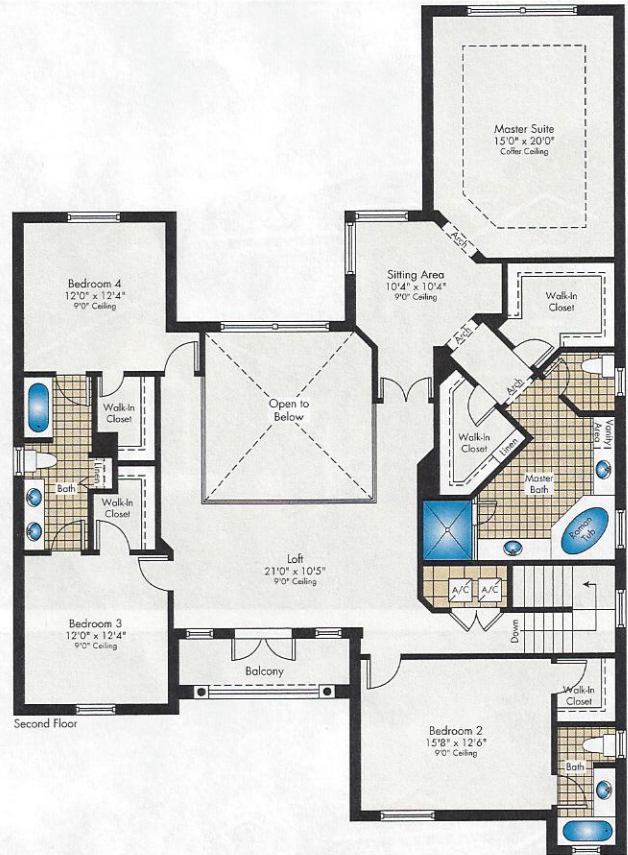

# Windsor

## MiraLago – Estate Collection

2-Story | 5 Bedrooms | 4.5 Baths | Sitting Room | Game Room | Loft | Family Room | 3-Car Garage

4,088 Sq. Ft. A/C  
 727 Sq. Ft. Garage  
 198 Sq. Ft. Covered Terrace & Balcony  
 72 Sq. Ft. Covered Entry  

---

 5,085 Sq. Ft. Total

**PRELIMINARY**