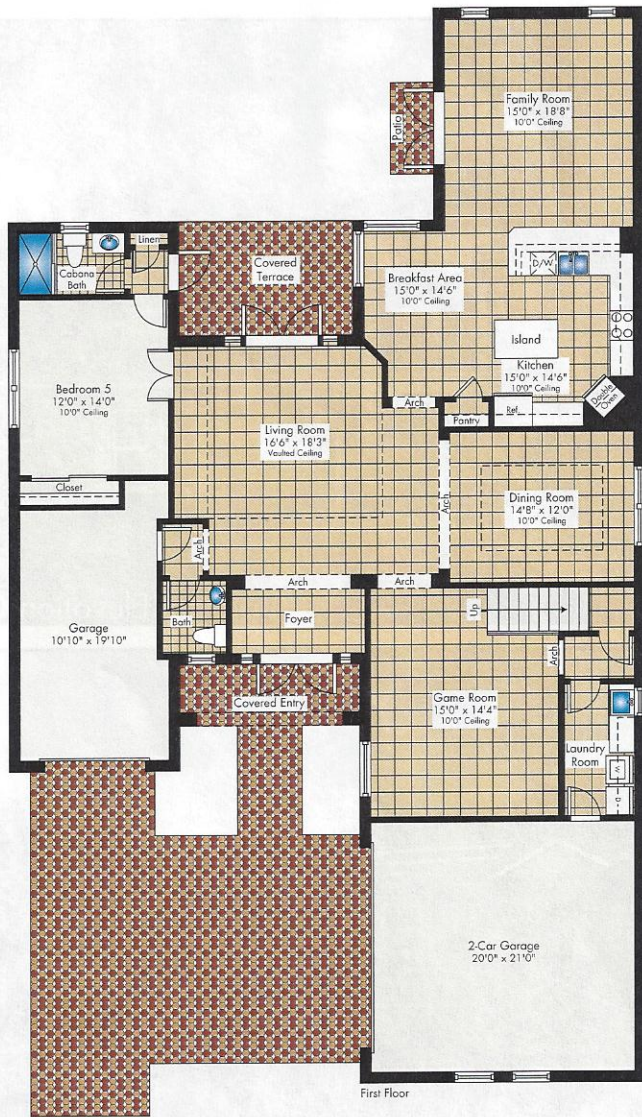

# Windsor

## MiraLago – Estate Collection

2-Story | 5 Bedrooms | 4.5 Baths | Sitting Room | Game Room | Loft | Family Room | 3-Car Garage

4,088 Sq. Ft. A/C  
 727 Sq. Ft. Garage  
 198 Sq. Ft. Covered Terrace & Balcony  
 72 Sq. Ft. Covered Entry  

---

 5,085 Sq. Ft. Total

**PRELIMINARY**